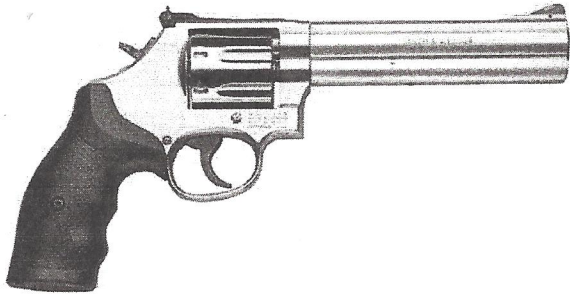

SMITH AND WESSON 686 PLUS 357 MAGNUM | 38 SPECIAL

Smith & Wesson®

SM164198

686 PLUS 357MAG 6" SS 7RD AS
164198 DIST COMBAT MAGNUM
357 Magnum | 38 Special

SS 7RD AS
COMBAT MAGNUM

ACCOUNT ▾

MANUFACTURER: Smith and Wesson
MFG MDL #: 164198
UPC: 022188641981

This product photo may not represent the complete detail of the item being purchased. Please verify the product based on the model #, UPC #, description and specifications before ordering.

SPECIFICATIONS

MANUFACTURER: Smith and Wesson
FAMILY: 686 Series
MODEL: 686 Plus
TYPE: Revolver
ACTION: Double / Single Action
CALIBER/GAUGE: 357 Magnum 38 Special
FINISH: Satin Stainless
FRAME: Steel Frame
STOCK/GRIPS: Rubber Grips

BARREL: 6"
OVERALL LENGTH: 12"
CAPACITY: 7
SIGHTS: Red Ramp / Adj White Outline

WEIGHT: 43 oz.
SHIPPING WEIGHT: 4.15 lbs.
SAFETY FEATURES: Internal Lock
ADDL INFO: Distinguished Combat Magnum
MFG MODEL NO: 164198
UPC: 022188641981
 WARNING Cancer and Reproductive Harm www.P65Warnings.ca.gov